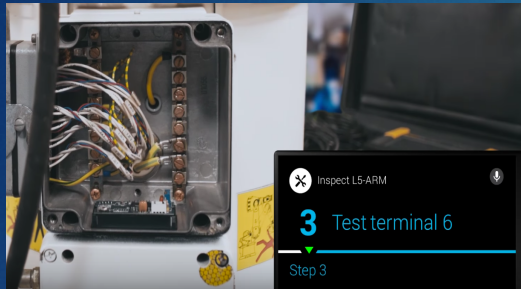

Capabilities of this Smart Connected Device

▶ Ability to Monitor:

- Wirelessly monitor activity on mobile devices