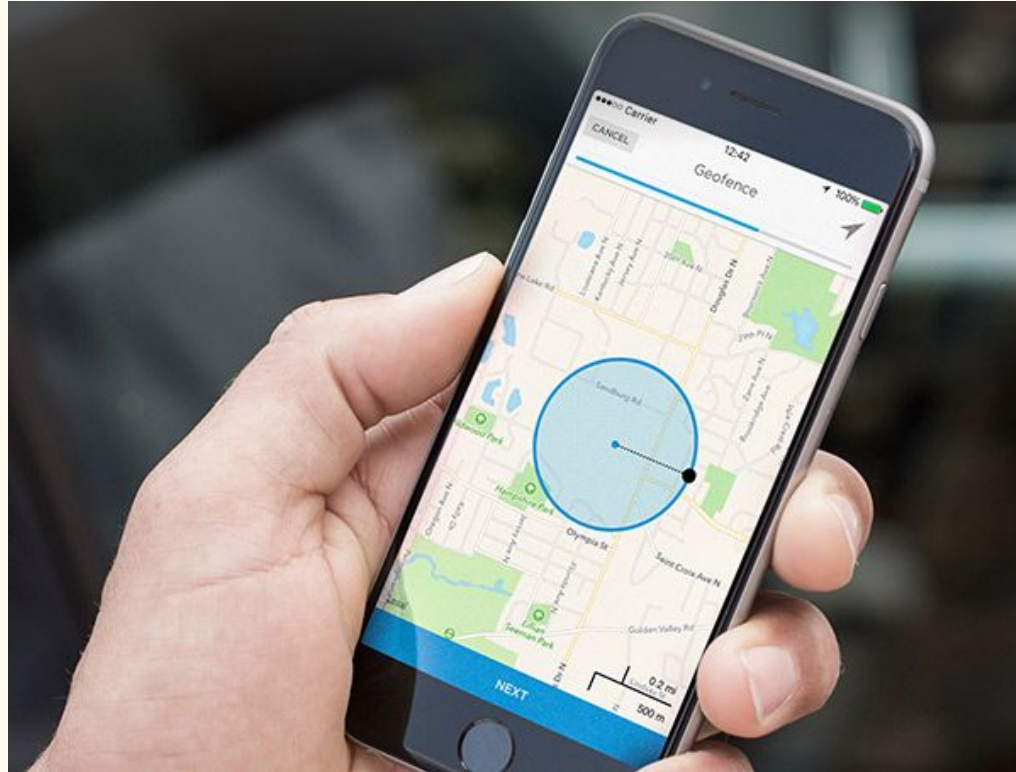

Lyric T5

A Home That Adapts to You

Jackson Rea

The Lyric T5 uses Geofencing technology to track when you're coming home and turns your heat on before you walk in the door.

The Lyric T5 can connect with your amazon Echo and Apple HomeKit to allow you to control the T5 with voice commands

amazon echo

Works with
Apple HomeKit

Smart Capacitive Touch Screen

Large Temperature Readout

Heavy Duty Aluminum Shell

The Wifi capability allows for connection and control by your smartphone anywhere in the world. It works on both android and IOS phones.