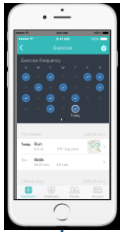

# HUMAN SETTING – HEALTH & FITNESS USE CASE

iPhone app informs human of progress

Human exercises & then relies on systems to help him stay healthy and lose weight

Fitbit monitors activity and sends to cloud