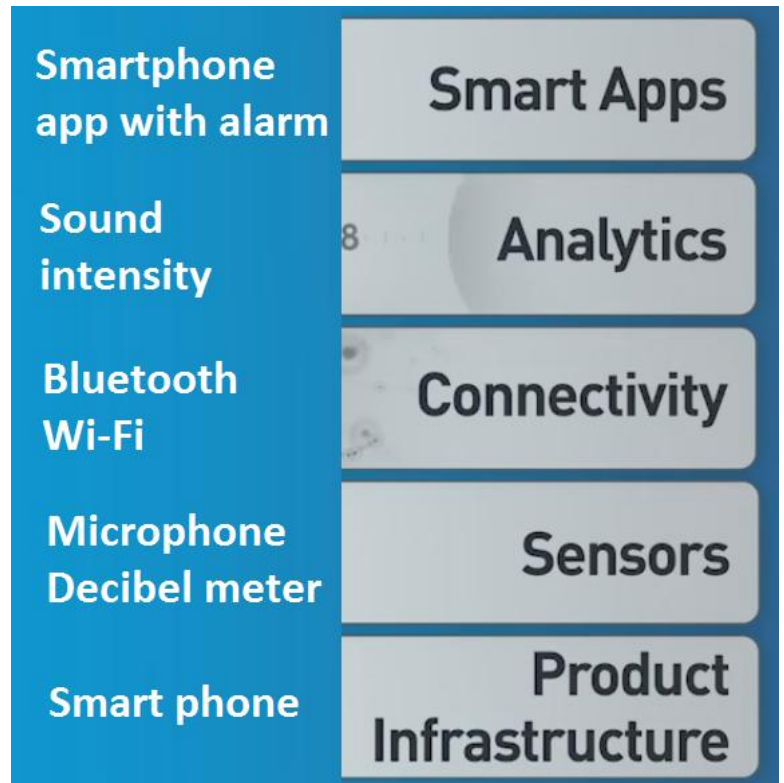

# BABY SLEEP MONITORING

*This product enable to monitor baby sleeping whether they're asleep. The product provides alerts on smart phone if baby is crying.*

**This product helps everyone in the family get more quality sleep.**

This product uses sensor to measure sound level in room and if the sound is high it means that baby is awake and crying.

Sensors send data to smart phone by using Wi-Fi or Bluetooth to smart phone where data are processed. By processing data it can be monitor the lever of sound in room. If sound is higher than defined level it means that baby is crying.

If sound level implies that baby is crying an application installed on smart phone can activate an alarm to parents to notify them that baby is awake and crying.

**Smart connected product stack**

**NOTE:** *On similar way it can be monitor and other phenomena such as baby's temperature, room temperature, activity level.*