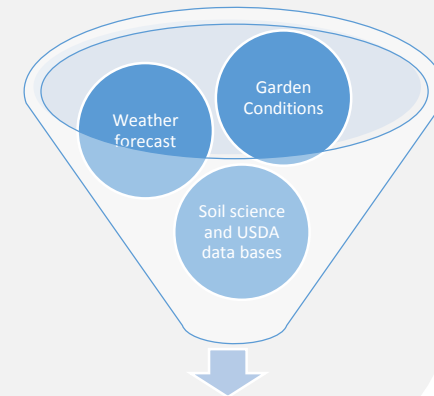

Wi-Fi Garden Sensor

Smart Garden System by Edyn

Wifi-connected to the Edyn Cloud

Tracking of light, humidity, temperature, soil nutrition and moisture on your garden

Machine learning on device and on the cloud

Continues monitoring of the condition of your garden.

Reduce water bills with a smartly control of your existing watering system *based on weather forecast and soil conditions.*

Front Garden app will give SMART recommendation based on Edyn **cloud analysis** of the garden data current conditions, public data like soil science data bases, farmer's almanac and USDA data to know **what's happening** and any given time.

Plants get what they NEED