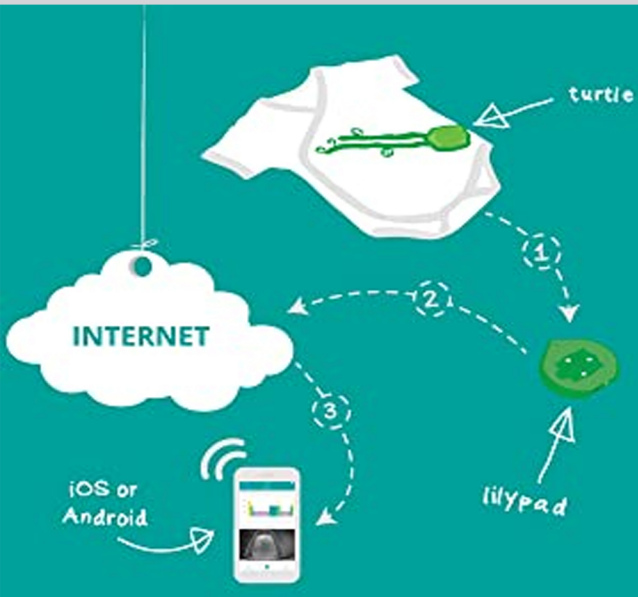

Mimo Smart Baby Breathing & Activity Monitor

(Analysis by Helma Behbood)

SMART

- 3 machine washable cotton Mimo kimonos.
- Water-resistant Turtle (attaches to kimonos and uses bluetooth low energy).
- Lilypad base station.

Connectivity

Mimo uses proprietary, wearable, non-contact sensors to provide parents with real-time information. Using Bluetooth Low Energy in the Turtle, information is streamed to the Lilypad and up to the cloud, where Mimo processes all the data and sends it to a smartphone. The Mimo system can also detect pauses in breathing, if the baby rolls over, or the baby wakes up, as well as levels of sleep (REM vs non-REM), all with the goal of delivering better, more accurate information to parents.